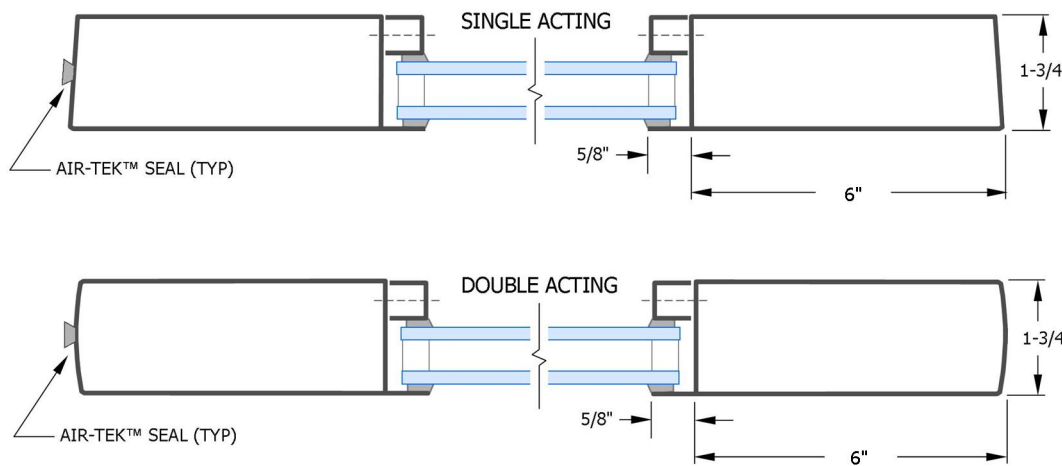

Materials

Doors are available in Alloys 304, 316, and 430 Stainless Steel.

Configurations

Doors are available in singles and pairs, single or double-acting. Functions include swinging, folding, sliding, and stacking. Doors integrate into StileLine™ storefront systems, or act as stand-alone entrances.

Glass

Single-Glazed 1/4" or up to 1" Insulated Glass Units. Multiple moulding options are available to create varying styles and accommodate specific glass types.

Hardware

Hinge options include butt hinges, continuous geared hinges, or pivots (center or offset). Pulls and push bars are available, as are exit devices including mid-panel, rim type, and concealed vertical rod. Narrow backset locks and deadbolts are available, as are a variety of levers. Air-Tek™ weather-seals on verticals and top are standard. Bottom rails may include concealed gaskets to integrate with specific threshold systems.

Finishes

Abraded finish options include #4, #8 (Mirror Polished), Bead-Blasted, Non-Directional, Angel Hair, or Random Swirl.

Hybrid Options

Doors are available with integrated options such as bullet + blast resistant, sound control, fire rated, thermal-break, and insulated.

Stiles®

Steel Door + Window Systems

© 2010 Stiles Custom Metal, Inc. 0710 Cat p. SS-3.3

Stiles Custom Metal Inc
1885 Kinser Road
Ceres CA USA 95307

T 209 / 538-3667
F 209 / 538-2776
www.stilesdoor.com