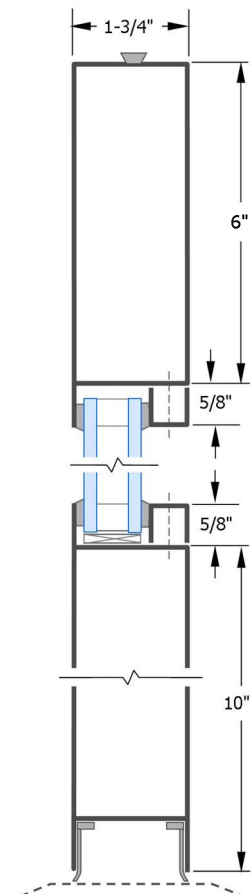

Materials

Doors are available in Alloys 304, 316, and 430 Stainless Steel.

Configurations

Doors are available in singles and pairs, single or double-acting. Functions include swinging, folding, sliding, and stacking. Doors integrate into StileLine™ storefront systems, or act as stand-alone entrances.

Glass

Single-Glazed 1/4" or up to 1" Insulated Glass Units. Multiple moulding options are available to create varying styles and accommodate specific glass types.

Hardware

Hinge options include butt hinges, continuous geared hinges, or pivots (center or offset). Pulls and push bars are available, as are exit devices including mid-panel, rim type, and concealed vertical rod. Narrow backset locks and deadbolts are available, as are a variety of levers. Air-Tek™ weather-seals on verticals and top are standard. Bottom rails may include concealed gaskets to integrate with specific threshold systems.

Finishes

Abraded finish options include #4, #8 (Mirror Polished), Bead-Blasted, Non-Directional, Angel Hair, or Random Swirl.

Hybrid Options

Doors are available with integrated options such as bullet + blast resistant, sound control, fire rated, thermal-break, and insulated.

Stiles®

Steel Door + Window Systems

© 2010 Stiles Custom Metal, Inc. 0710 Cat p. SS-3.3

Stiles Custom Metal Inc
1885 Kinser Road
Ceres CA USA 95307

T 209 / 538-3667
F 209 / 538-2776
www.stilesdoor.com