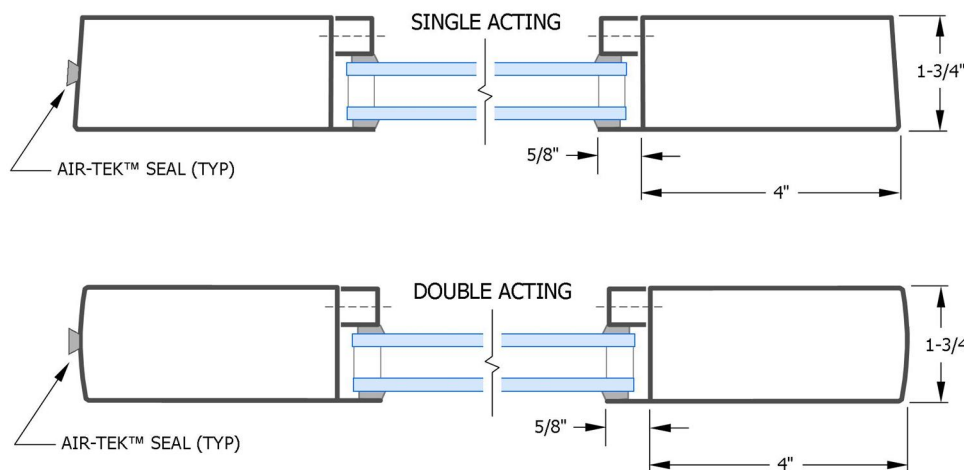

Materials

Doors are available in Alloys 304, 316, and 430 Stainless Steel.

Configurations

Doors are available in singles and pairs, single or double-acting. Functions include swinging, folding, sliding, and stacking. Doors integrate into StileLine™ storefront systems, or act as stand-alone entrances.

Glass

Single-Glazed 1/4" or up to 1" Insulated Glass Units. Multiple moulding options are available to create varying styles and accommodate specific glass types.

Hardware

Hinge options include butt hinges, continuous geared hinges, or pivots (center or offset). Pulls and push bars are available, as are exit devices including mid-panel, rim type, and concealed vertical rod. Narrow backset locks and deadbolts are available, as are a variety of levers. Air-Tek™ weather-seals on verticals and top are standard. Bottom rails may include concealed gaskets to integrate with specific threshold systems.

Finishes

Abraded finish options include #4, #8 (Mirror Polished), Bead-Blasted, Non-Directional, Angel Hair, or Random Swirl.

Hybrid Options

Doors are available with integrated options such as bullet + blast resistant, sound control, fire rated, thermal-break, and insulated.

Stiles®

Steel Door + Window Systems

© 2010 Stiles Custom Metal, Inc. 0710 Cat p. SS-3.3

Stiles Custom Metal Inc
1885 Kinser Road
Ceres CA USA 95307

T 209 / 538-3667
F 209 / 538-2776
www.stilesdoor.com