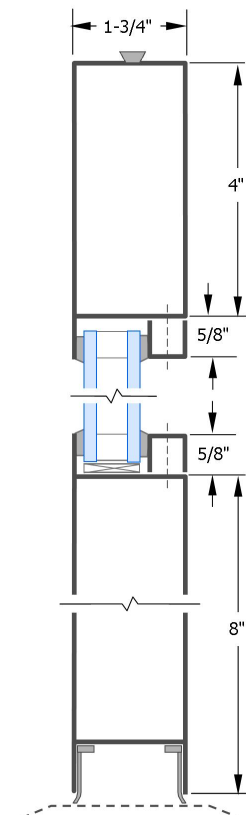

Materials

Doors are available in Alloys 304, 316, and 430 Stainless Steel.

Configurations

Doors are available in singles and pairs, single or double-acting. Functions include swinging, folding, sliding, and stacking. Doors integrate into StileLine™ storefront systems, or act as stand-alone entrances.

Glass

Single-Glazed 1/4" or up to 1" Insulated Glass Units. Multiple moulding options are available to create varying styles and accommodate specific glass types.

Hardware

Hinge options include butt hinges, continuous geared hinges, or pivots (center or offset). Pulls and push bars are available, as are exit devices including mid-panel, rim type, and concealed vertical rod. Narrow backset locks and deadbolts are available, as are a variety of levers. Air-Tek™ weather-seals on verticals and top are standard. Bottom rails may include concealed gaskets to integrate with specific threshold systems.

Finishes

Abraded finish options include #4, #8 (Mirror Polished), Bead-Blasted, Non-Directional, Angel Hair, or Random Swirl.

Hybrid Options

Doors are available with integrated options such as bullet + blast resistant, sound control, fire rated, thermal-break, and insulated.

Stiles®

Steel Door + Window Systems

© 2010 Stiles Custom Metal, Inc. 0710 Cat p. SS-3.3

Stiles Custom Metal Inc
1885 Kinser Road
Ceres CA USA 95307

T 209 / 538-3667
F 209 / 538-2776
www.stilesdoor.com