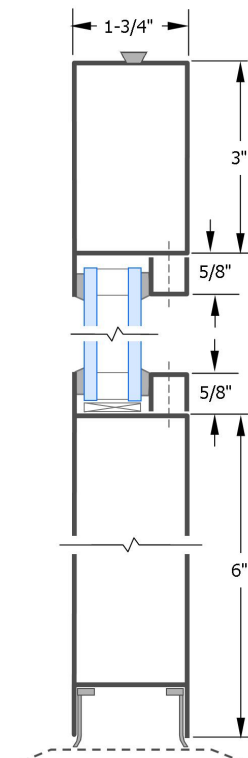

Materials

Doors are available in Alloys 304, 316, and 430 Stainless Steel.

Configurations

Doors are available in singles and pairs, single or double-acting. Functions include swinging, folding, sliding, and stacking. Doors integrate into StileLine™ storefront systems, or act as stand-alone entrances.

Glass

Single-Glazed 1/4" or up to 1" Insulated Glass Units. Multiple moulding options are available to create varying styles and accommodate specific glass types.

Hardware

Hinge options include butt hinges, continuous geared hinges, or pivots (center or offset). Pulls and push bars are available, as are exit devices including mid-panel, rim type, and concealed vertical rod. Narrow backset locks and deadbolts are available, as are a variety of levers. Air-Tek™ weather-seals on verticals and top are standard. Bottom rails may include concealed gaskets to integrate with specific threshold systems.

Finishes

Abraded finish options include #4, #8 (Mirror Polished), Bead-Blasted, Non-Directional, Angel Hair, or Random Swirl.

Hybrid Options

Doors are available with integrated options such as bullet + blast resistant, sound control, fire rated, thermal-break, and insulated.

Stiles®

Steel Door + Window Systems

© 2010 Stiles Custom Metal, Inc. 0710 Cat p. SS-3.3

Stiles Custom Metal Inc
1885 Kinser Road
Ceres CA USA 95307

T 209 / 538-3667
F 209 / 538-2776
www.stilesdoor.com