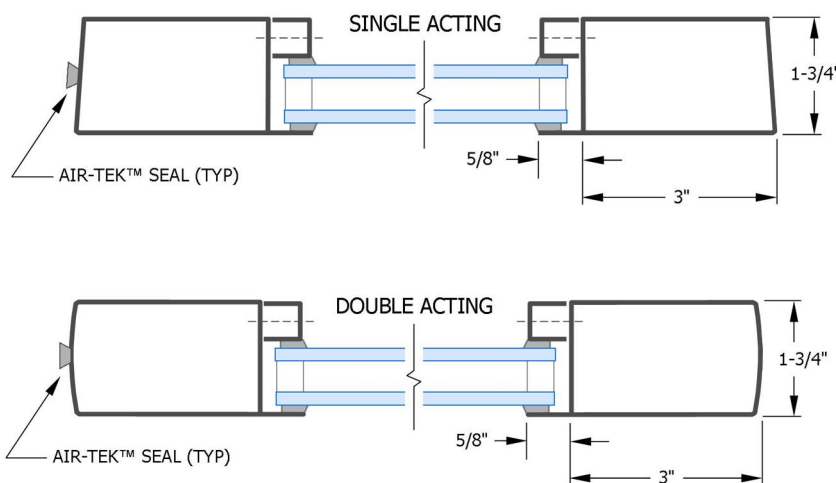

Materials

Doors are available in Alloys 304, 316, and 430 Stainless Steel.

Configurations

Doors are available in singles and pairs, single or double-acting. Functions include swinging, folding, sliding, and stacking. Doors integrate into StileLine™ storefront systems, or act as stand-alone entrances.

Glass

Single-Glazed 1/4" or up to 1" Insulated Glass Units. Multiple moulding options are available to create varying styles and accommodate specific glass types.

Hardware

Hinge options include butt hinges, continuous geared hinges, or pivots (center or offset). Pulls and push bars are available, as are exit devices including mid-panel, rim type, and concealed vertical rod. Narrow backset locks and deadbolts are available, as are a variety of levers. Air-Tek™ weather-seals on verticals and top are standard. Bottom rails may include concealed gaskets to integrate with specific threshold systems.

Finishes

Abraded finish options include #4, #8 (Mirror Polished), Bead-Blasted, Non-Directional, Angel Hair, or Random Swirl.

Hybrid Options

Doors are available with integrated options such as bullet + blast resistant, sound control, fire rated, thermal-break, and insulated.

Stiles®

Steel Door + Window Systems

© 2010 Stiles Custom Metal, Inc. 0710 Cat p. SS-3.3

Stiles Custom Metal Inc
1885 Kinser Road
Ceres CA USA 95307

T 209 / 538-3667
F 209 / 538-2776
www.stilesdoor.com