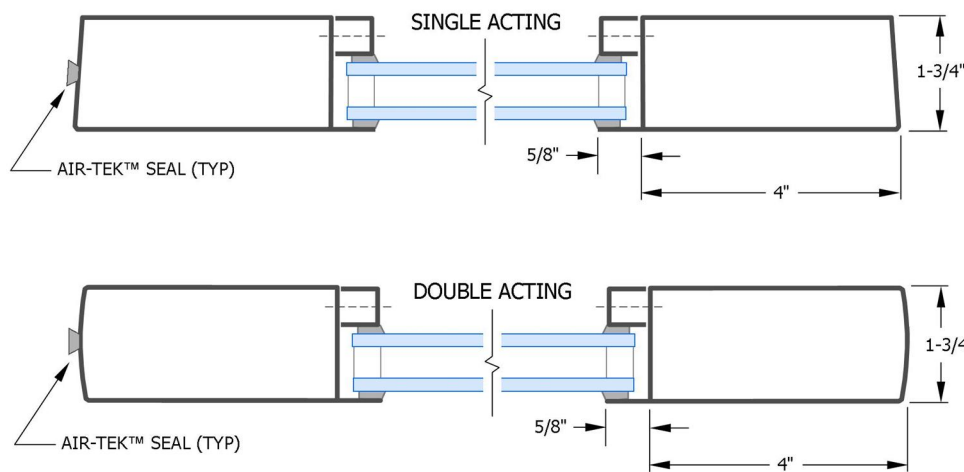

Materials

Doors are available in A60 Galvanized Steel. Stainless Steel and Bronze also available.

Configurations

Doors are available in singles and pairs, single or double-acting. Functions include swinging, folding, sliding, and stacking. Doors integrate into StileLine™ storefront systems, or act as stand-alone entrances.

Glass

Single-Glazed 1/4" or up to 1" Insulated Glass Units. Multiple moulding options are available to create varying styles and accommodate specific glass types.

Hardware

Hinge options include butt hinges, continuous geared hinges, or pivots (center or offset). Pulls and push bars are available, as are exit devices including mid-panel, rim type, and concealed vertical rod. Narrow backset locks and deadbolts are available, as are a variety of levers. Air-Tek™ weather-seals on verticals and top are standard. Bottom rails may include concealed gaskets to integrate with specific threshold systems.

Finishes

Factory primer, Finish Paint, and Powder Coating are available in both standard and custom colors.

Hybrid Options

Doors are available with integrated options such as bullet + blast resistant, sound control, fire rated, thermal-break, and insulated.

Stiles®

Steel Door + Window Systems

© 2010 Stiles Custom Metal, Inc. 0710 Cat p. D-1.6

Stiles Custom Metal Inc
1885 Kinser Road
Ceres CA USA 95307

T 209 / 538-3667
F 209 / 538-2776
www.stilesdoor.com