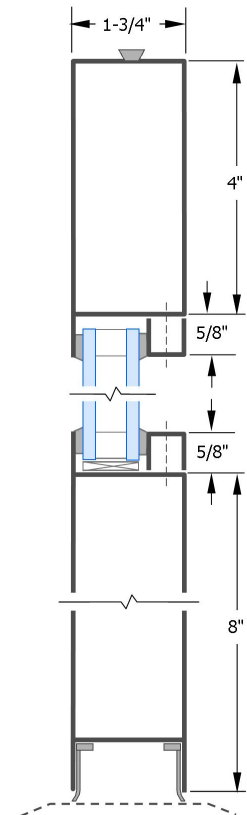

Materials

Doors are available in A60 Galvanized Steel. Stainless Steel and Bronze also available.

Configurations

Doors are available in singles and pairs, single or double-acting. Functions include swinging, folding, sliding, and stacking. Doors integrate into StileLine™ storefront systems, or act as stand-alone entrances.

Glass

Single-Glazed 1/4" or up to 1" Insulated Glass Units. Multiple moulding options are available to create varying styles and accommodate specific glass types.

Hardware

Hinge options include butt hinges, continuous geared hinges, or pivots (center or offset). Pulls and push bars are available, as are exit devices including mid-panel, rim type, and concealed vertical rod. Narrow backset locks and deadbolts are available, as are a variety of levers. Air-Tek™ weather-seals on verticals and top are standard. Bottom rails may include concealed gaskets to integrate with specific threshold systems.

Finishes

Factory primer, Finish Paint, and Powder Coating are available in both standard and custom colors.

Hybrid Options

Doors are available with integrated options such as bullet + blast resistant, sound control, fire rated, thermal-break, and insulated.

Stiles®

Steel Door + Window Systems

© 2010 Stiles Custom Metal, Inc. 0710 Cat p. D-1.6

Stiles Custom Metal Inc
1885 Kinser Road
Ceres CA USA 95307

T 209 / 538-3667
F 209 / 538-2776
www.stilesdoor.com